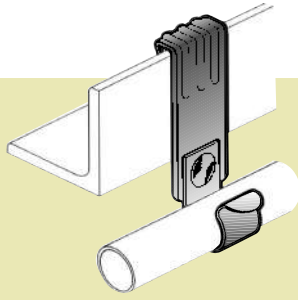

Elementos de fijación rápida
Elements de fixation rapide

Quick attachment devices
Schnellen befestigungselemente

A mm.	B mm.	Ø D mm.	Negro / Noire / Black / Schwarze			Acabado / Finition / Finishing / Endverarbeitung: SINARD		
			Cód.	Ref.	€/100	Cód.	Ref.	€/100
1,5-5	30	12-14	10013115	PHV5-SC14 (110-310.1)	61,30	1001311550	PHV5-SC14 DT (110-310.1 DT)	76,90
1,5-5	30	15-18	10013116	PHV5-SC18 (110-312.1)	65,60	1001311650	PHV5-SC18 DT (110-312.1 DT)	85,40
1,5-5	30	19-24	10013117	PHV5-SC24 (110-314.1)	69,60	1001311750	PHV5-SC24 DT (110-314.1 DT)	90,10
1,5-5	30	25-30	10013118	PHV5-SC30 (110-316.1)	72,20	1001311850	PHV5-SC30 DT (110-316.1 DT)	91,20
1,5-5	30	31-35	10013119	PHV5-SC35 (110-317.1)	75,70	1001311950	PHV5-SC35 DT (110-317.1 DT)	98,20
1,5-5	30	36-40	10013120	PHV5-SC40 (110-318.1)	85,50	1001312050	PHV5-SC40 DT (110-318.1 DT)	108,50
1,5-5	30	41-45	10013121	PHV5-SC45 (110-319.1)	88,60	1001312150	PHV5-SC45 DT (110-319.1 DT)	115,00
1,5-5	30	46-50	10013122	PHV5-SC50 (110-320.1)	91,40	1001312250	PHV5-SC50 DT (110-320.1 DT)	118,90
5-7	30	12-14	10013129	PHV7-SC14 (111-310.1)	76,90	1001312950	PHV7-SC14 DT (111-310.1 DT)	110,00
5-7	30	15-18	10013130	PHV7-SC18 (111-312.1)	80,90	1001313050	PHV7-SC18 DT (111-312.1 DT)	105,20
5-7	30	19-24	10013131	PHV7-SC24 (111-314.1)	84,70	1001313150	PHV7-SC24 DT (111-314.1 DT)	110,20
5-7	30	25-30	10013132	PHV7-SC30 (111-316.1)	87,50	1001313250	PHV7-SC30 DT (111-316.1 DT)	113,60
5-7	30	31-35	10013133	PHV7-SC35 (111-317.1)	90,50	1001313350	PHV7-SC35 DT (111-317.1 DT)	117,50
5-7	30	36-40	10013134	PHV7-SC40 (111-318.1)	99,90	1001313450	PHV7-SC40 DT (111-318.1 DT)	129,70
5-7	30	41-45	10013135	PHV7-SC45 (111-319.1)	102,60	1001313550	PHV7-SC45 DT (111-319.1 DT)	133,40
5-7	30	46-50	10013136	PHV7-SC50 (111-320.1)	105,50	1001313650	PHV7-SC50 DT (111-320.1 DT)	137,40
4-10	60	12-14	10013157	PHV10-SC14 (113-310.1)	100,90	1001315750	PHV10-SC14 DT (113-310.1 DT)	124,40
4-10	60	15-18	10013158	PHV10-SC18 (113-312.1)	105,30	1001315850	PHV10-SC18 DT (113-312.1 DT)	136,60
4-10	60	19-24	10013159	PHV10-SC24 (113-314.1)	109,00	1001315950	PHV10-SC24 DT (113-314.1 DT)	141,60
4-10	60	25-30	10013160	PHV10-SC30 (113-316.1)	111,90	1001316050	PHV10-SC30 DT (113-316.1 DT)	145,30
4-10	60	31-35	10013161	PHV10-SC35 (113-317.1)	115,10	1001316150	PHV10-SC35 DT (113-317.1 DT)	149,60
4-10	60	36-40	10013162	PHV10-SC40 (113-318.1)	125,00	1001316250	PHV10-SC40 DT (113-318.1 DT)	162,60
4-10	60	41-45	10013163	PHV10-SC45 (113-319.1)	127,90	1001316350	PHV10-SC45 DT (113-319.1 DT)	166,30
4-10	60	46-50	10013164	PHV10-SC50 (113-320.1)	131,00	1001316450	PHV10-SC50 DT (113-320.1 DT)	170,30